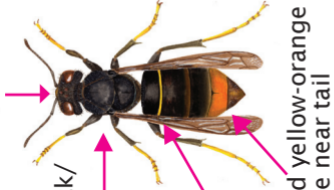

Asian hornet

Native hornet

Actual size

Orange face

Totally black/
dark brown
thorax

Yellow
'socks'

Thin yellow
stripe near
waist

Broad yellow-orange
stripe near tail

The Asian or yellow-legged
hornet, *Vespa velutina*

Up to 25mm for a worker, up to
30mm for a queen

PLEASE REPORT THIS INSECT
(see over)

Danger! This insect stings!